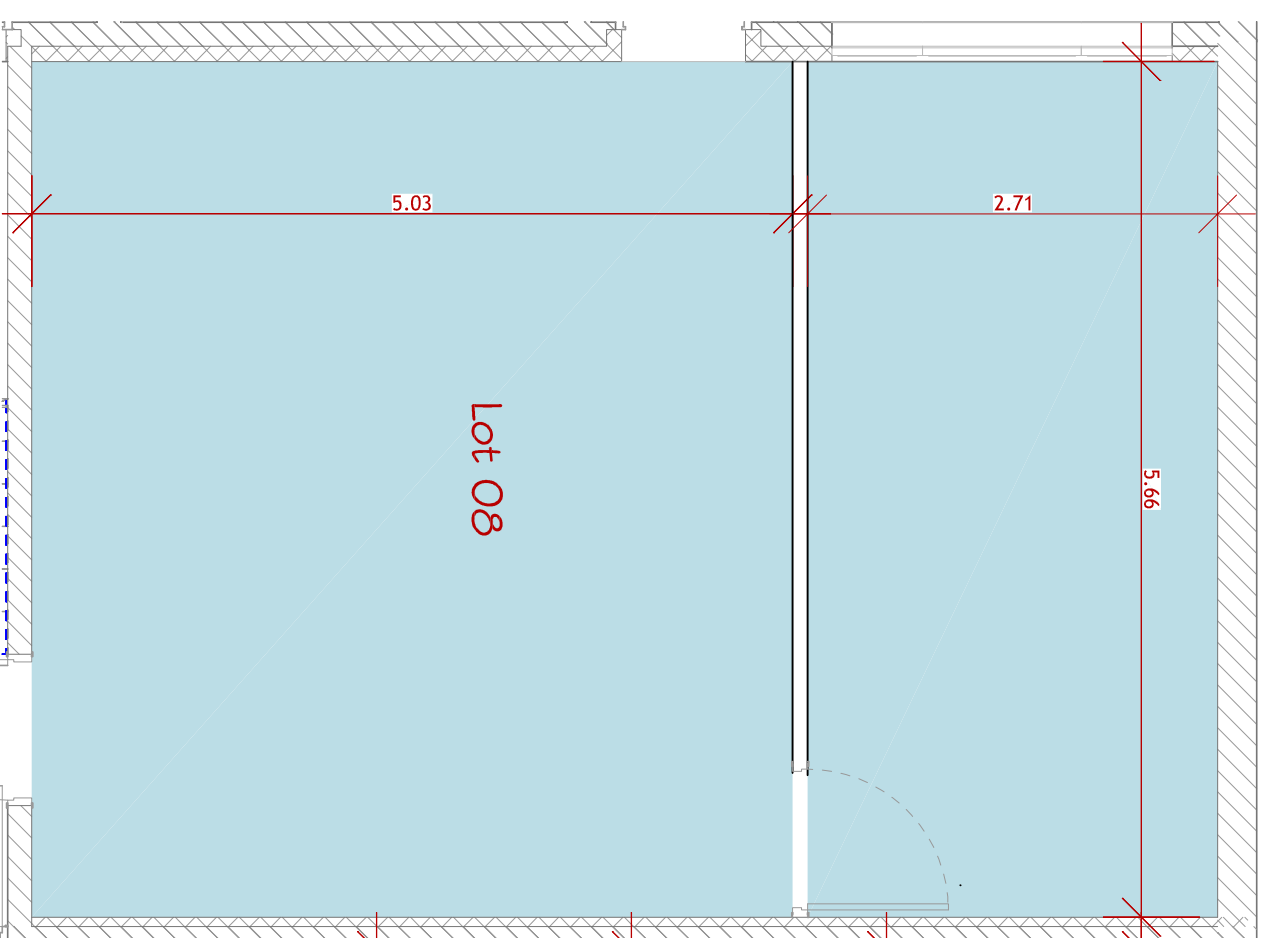

SURFACES :

| PIECES | SURFACES | 08 |
|----------|---------------------|----|
| PLATEAU | 99,3 m ² | |
| TERRASSE | / | |
| CAVE | 11,0 m ² | |

1 01-R+1 - LOT 08
Ech : 1 : 50

3 01-R+1 - CAVE LOT 08
Ech : 1 : 50