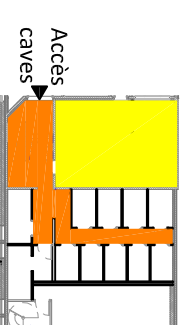

SURFACES :

| PIECES | SURFACES | 08 |
|----------|---------------------|----|
| PLATEAU | 99,3 m ² | |
| TERRASSE | / | |
| CAVE | 11,0 m ² | |

1 01-R+1 - LOT 08
Ech : 1 : 50

3 01-R+1 - CAVE LOT 08
Ech : 1 : 50